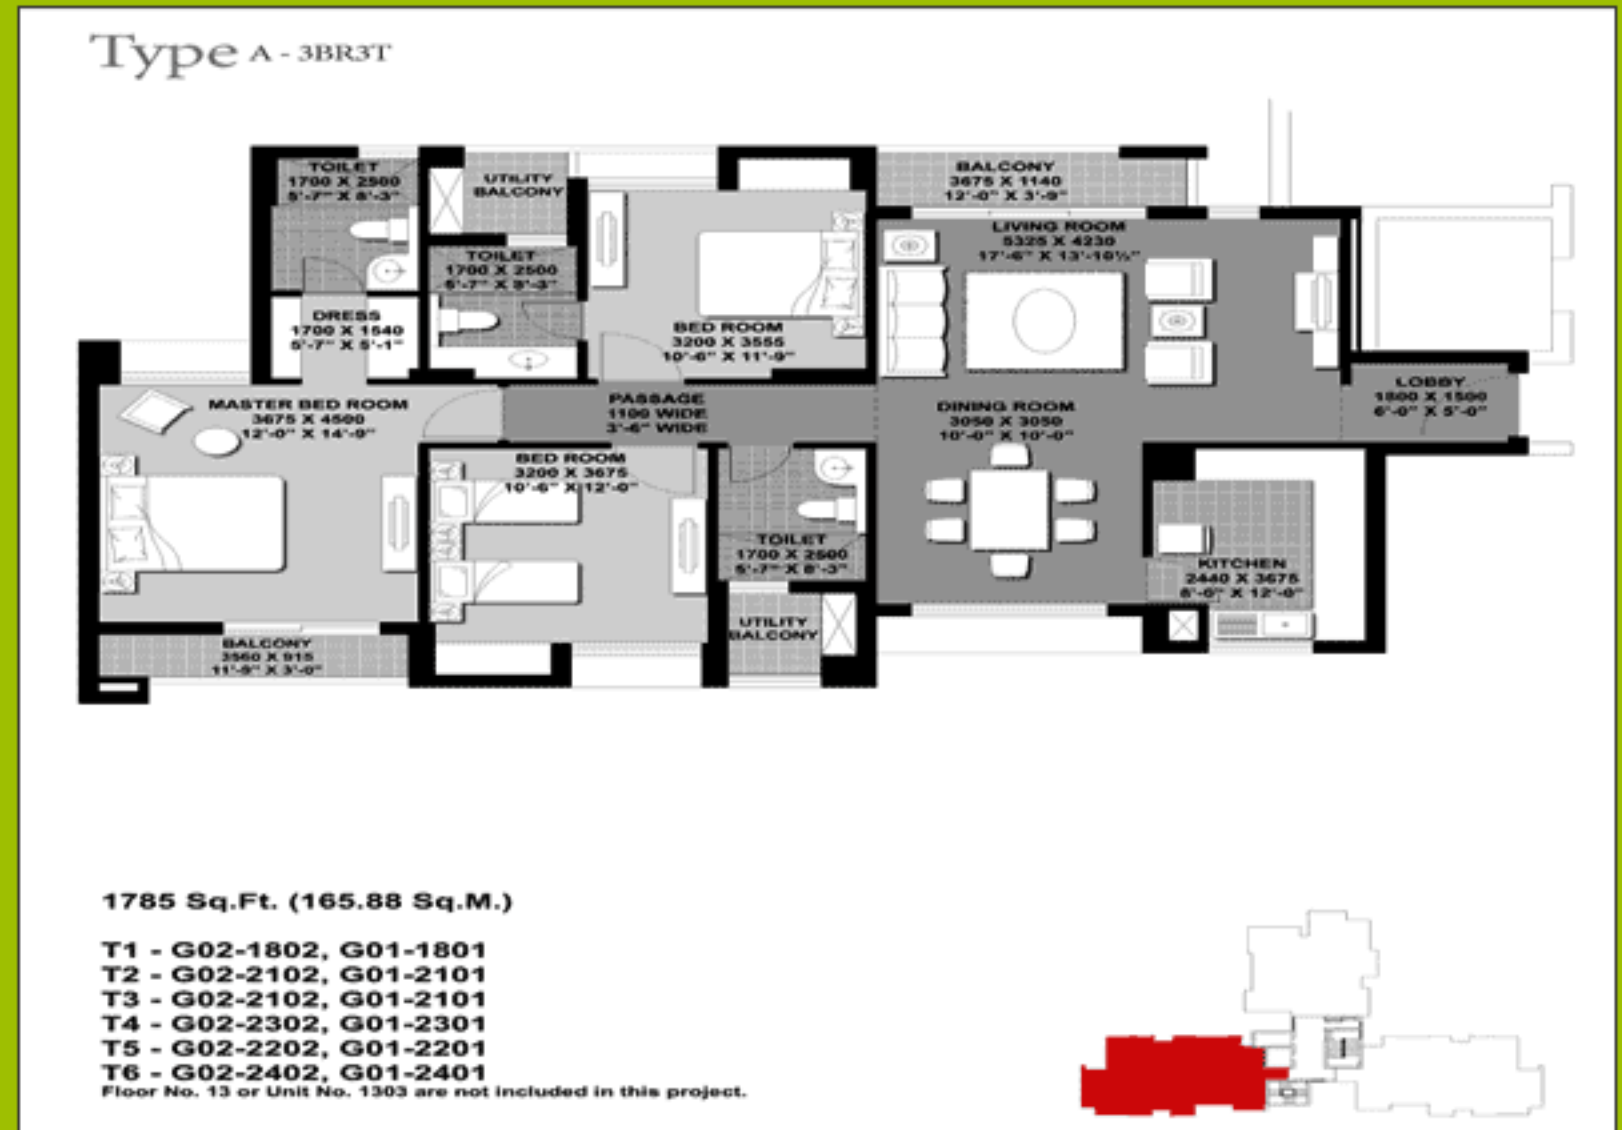

Floor Plan (A-3BR3T) : Unitech Verve

HEAD OFFICE

CALL US NOW