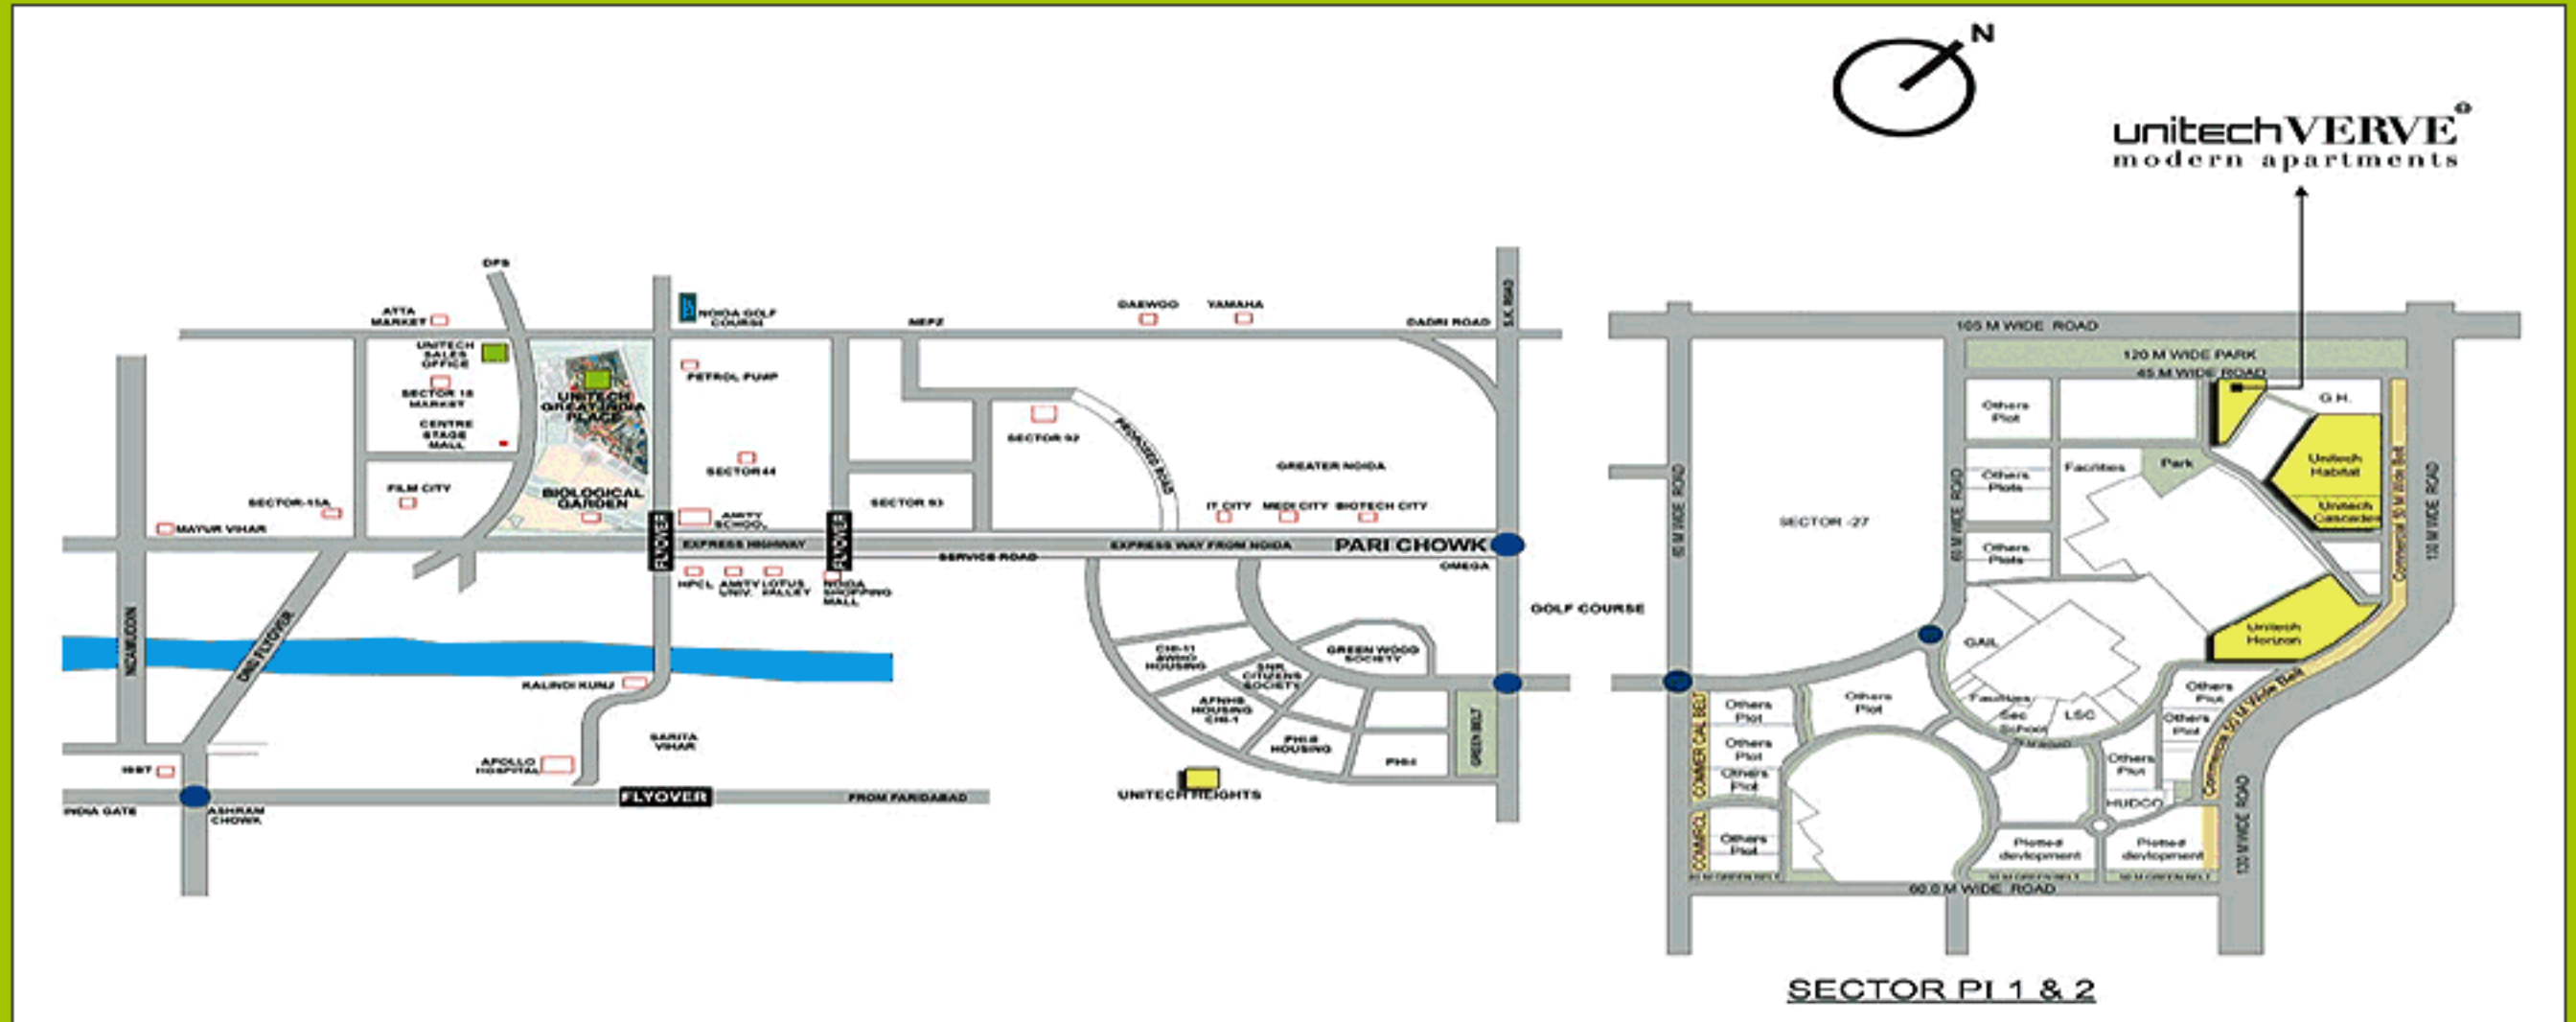

Location Plan : Unitech Verve